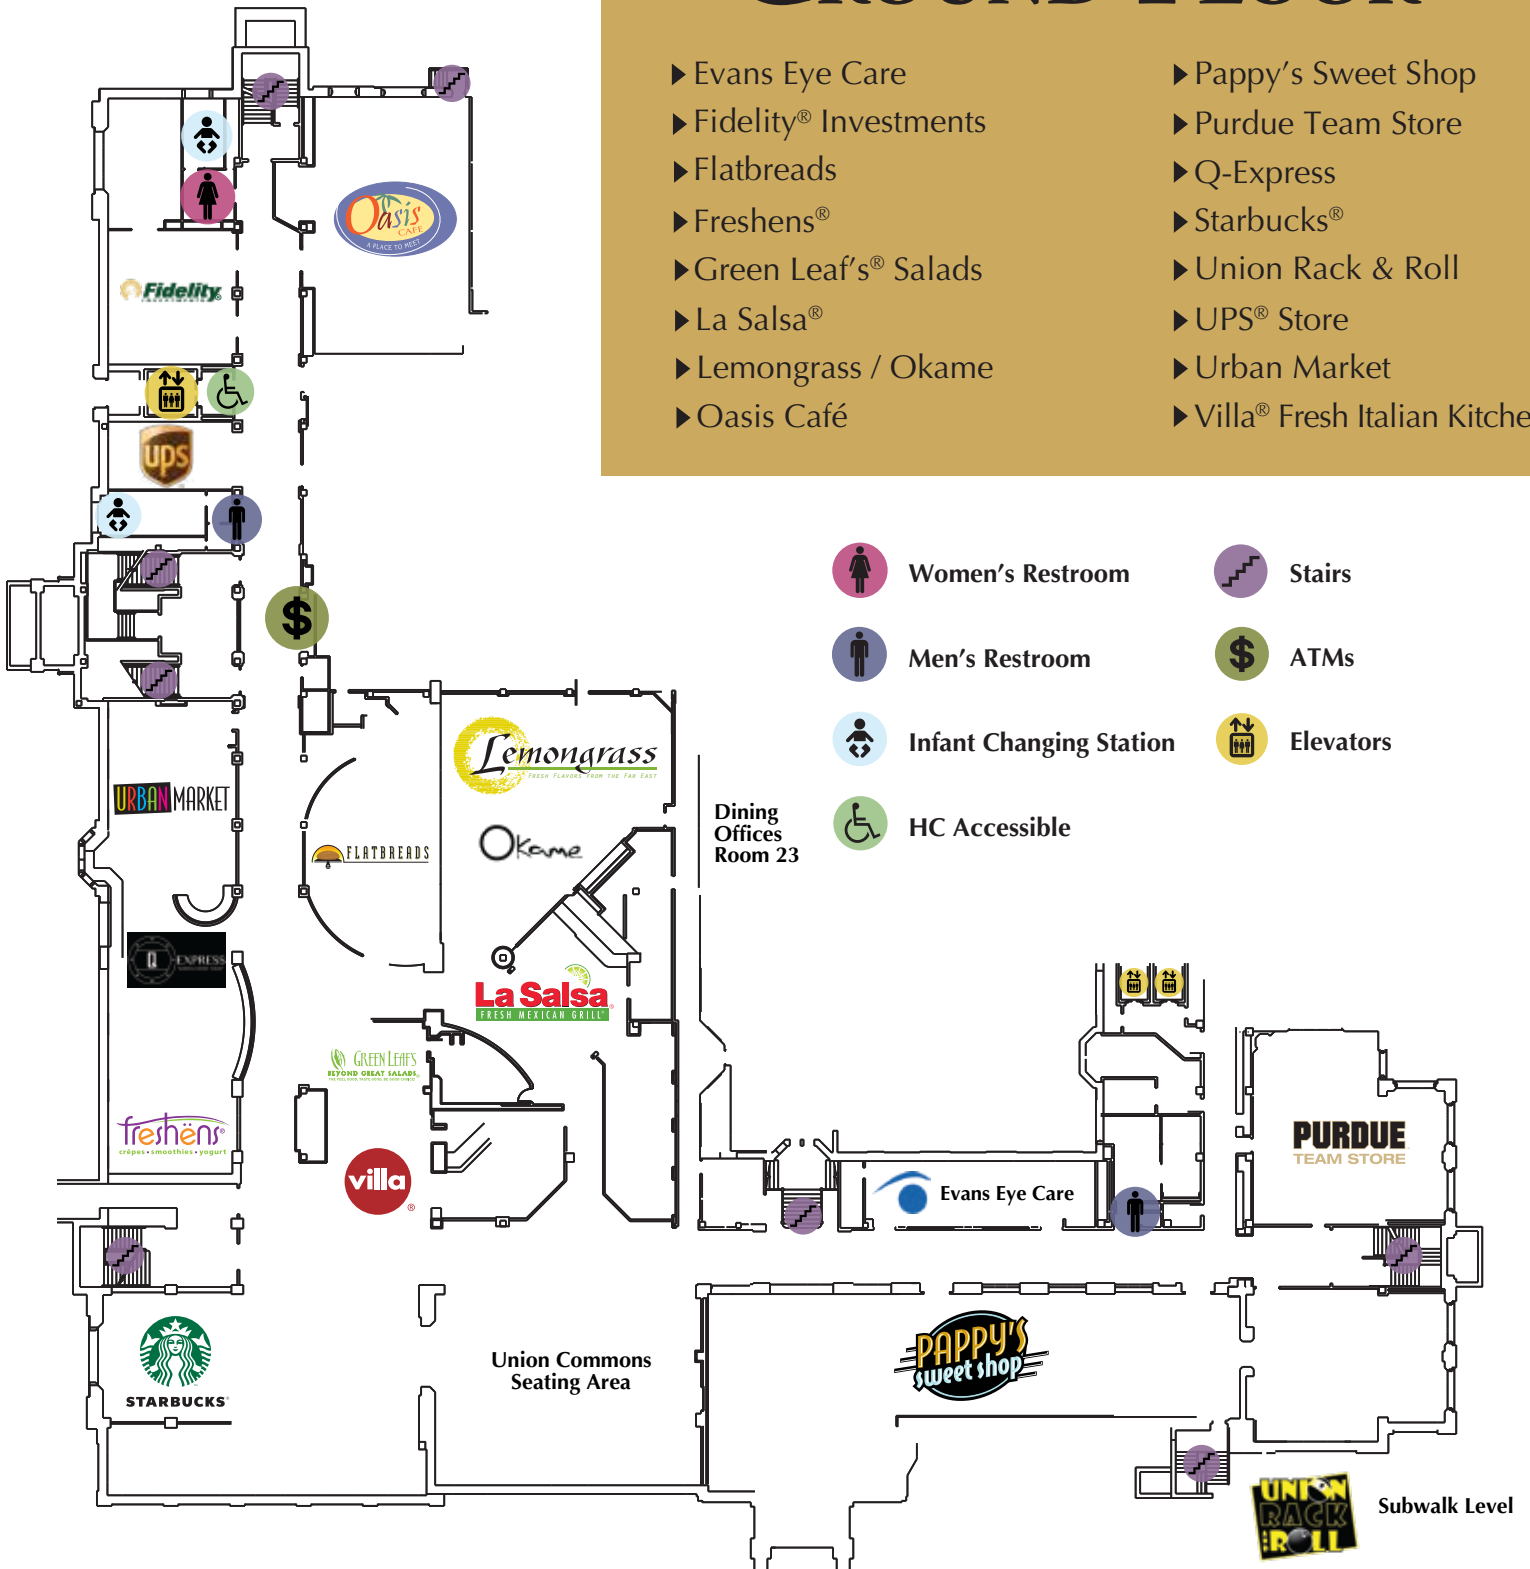

PURDUE  
MEMORIAL  
UNION

# GROUND FLOOR

- ▶ Evans Eye Care
- ▶ Fidelity® Investments
- ▶ Flatbreads
- ▶ Freshens®
- ▶ Green Leaf's® Salads
- ▶ La Salsa®
- ▶ Lemongrass / Okame
- ▶ Oasis Café
- ▶ Pappy's Sweet Shop
- ▶ Purdue Team Store
- ▶ Q-Express
- ▶ Starbucks®
- ▶ Union Rack & Roll
- ▶ UPS® Store
- ▶ Urban Market
- ▶ Villa® Fresh Italian Kitchen

# SECOND FLOOR

- ▶ PMU Business Office
- ▶ Purdue Student Union Board
- ▶ Sagamore Restaurant
- ▶ Veterans Success Center